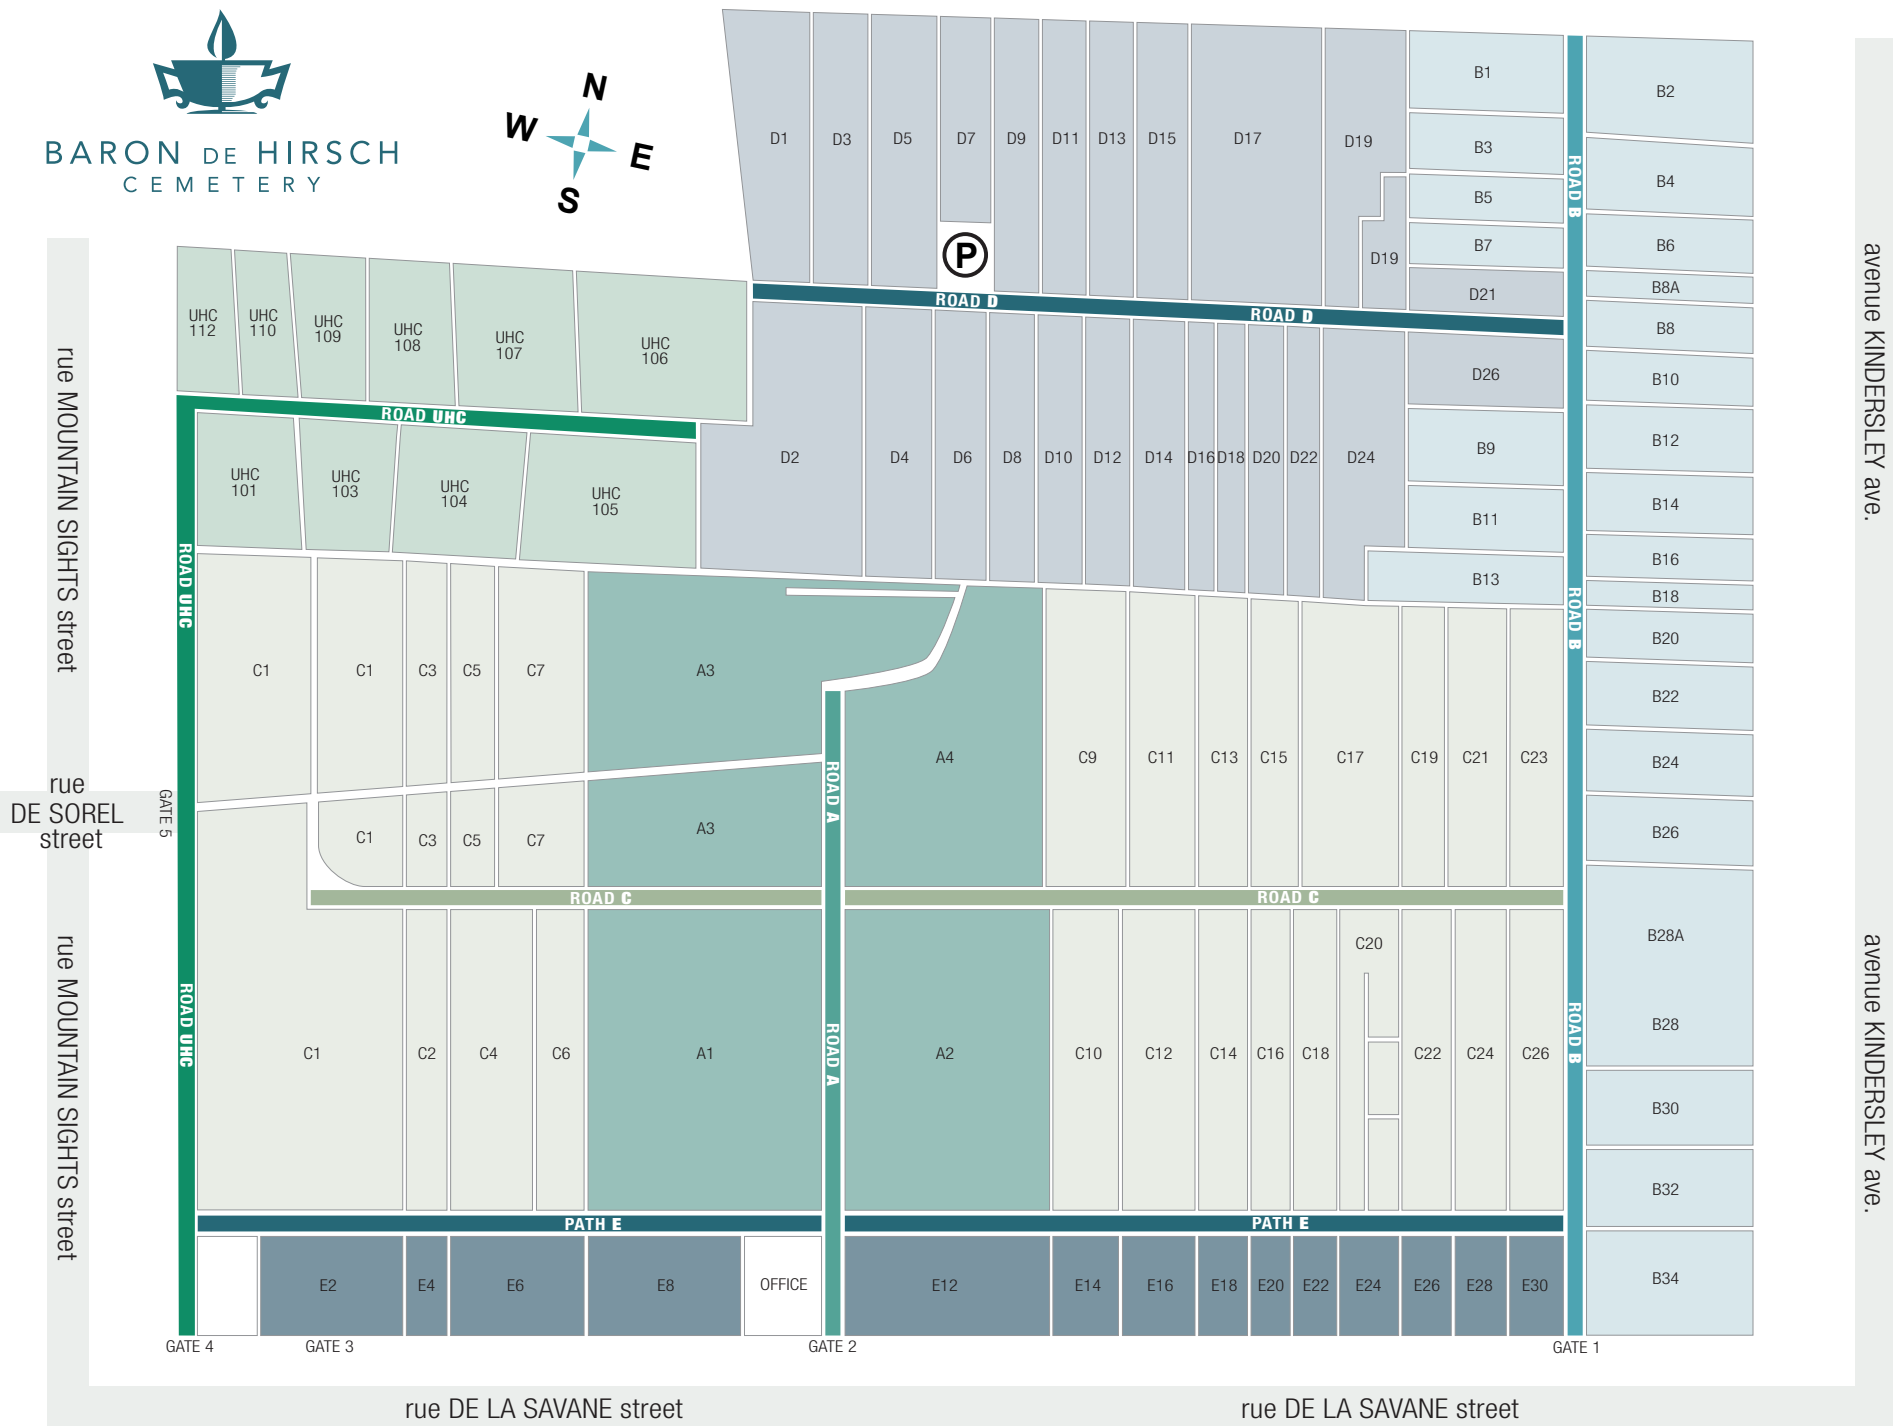

**BARON DE HIRSCH**  
CEMETERY

## ROAD A

- A1** Baron de Hirsch Memorial Park
- A2** Baron de Hirsch New Memorial Park
- A3** Baron de Hirsch Public 2
- A4** Adath Israel New
- A5** Baron de Hirsch Public 2

## ROAD C

- C1** Hebrew Sick XL  
Hebrew Sick Old 1  
Hebrew Sick "A" 2  
Hebrew Sick Public
- C2** Beth Yehuda New
- C3** Beth Yehuda Old
- C4** Beth David New
- C5** Beth David Old
- C6** Hebrew Protective
- C7** Kehal Yeshurin

## PATH E

- E2** Hebrew Sick "M" 3
- E4** Beth Yehuda Extension
- E6** Beth David Extension
- E12** New Memorial Extension
- E14** Independent 3 Extension
- E16** Chevra Shaas Extension
- E18** Beth Israel & Samuel Extension
- E20** Baron de Hirsch 4
- E22** Victorian Extension
- E24** Chaverim Kol Israel Extension
- E26** Dominion 4
- E28** Ahavath Schulom Extension
- E30** Tifereth Jerusalem Extension
- E32** Beth Israel & Samuel